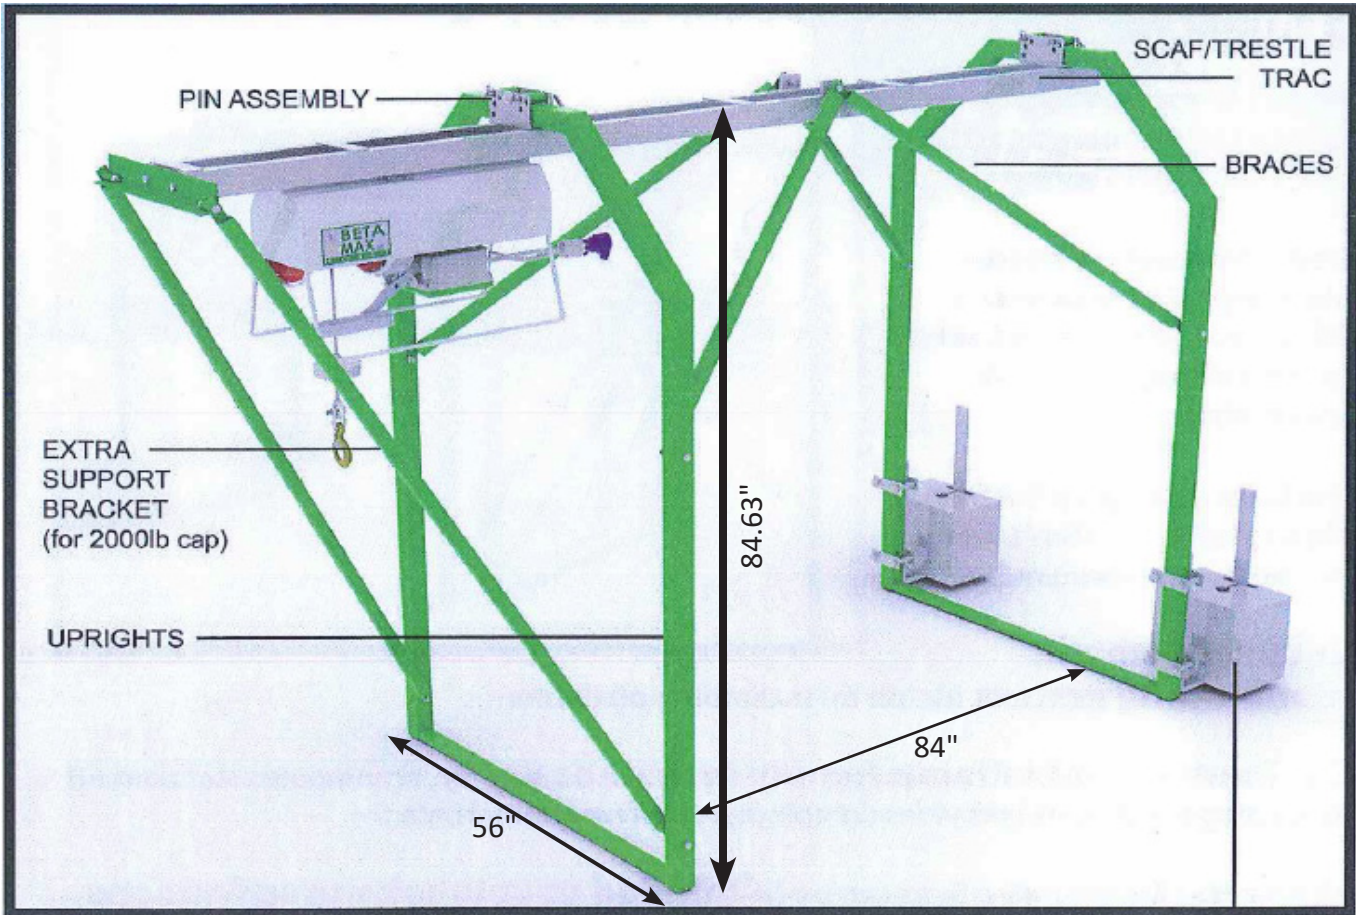

**TRESTLE MONORAIL**

Part Number: 60-22 Capacity: 1200lbs  
Part Number: 60-32 Capacity: 2000lbs

TRESTLE MONORAIL: 60-22 (1200lb) | 60-32 (2000lb)

COUNTERWEIGHT CLAMP ASSEMBLY

**Contact Beta Max today for local dealer information,  
to discuss your project, or get a quote.**