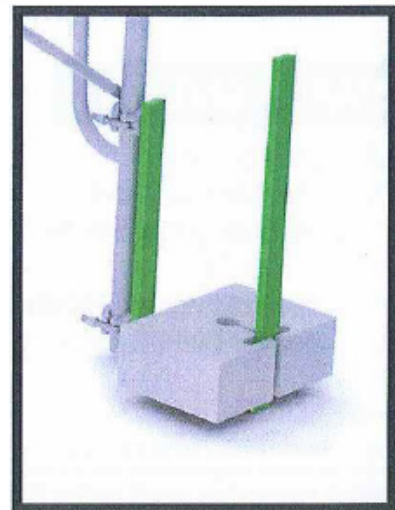

**TRESTLE MONORAIL**

Part Number: 60-22 Capacity: 1200lbs  
Part Number: 60-32 Capacity: 2000lbs

TRESTLE MONORAIL: 60-22 (1200lb) | 60-32 (2000lb)

COUNTERWEIGHT CLAMP ASSEMBLY

**Contact Beta Max today for local dealer information,  
to discuss your project, or get a quote.**