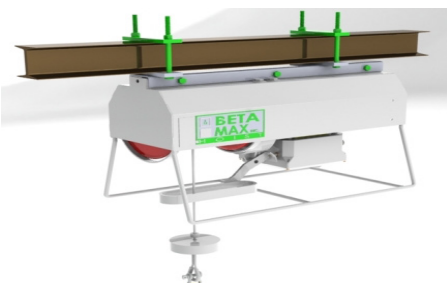

faster. safer. smarter.

SCORPIO PLUS XL

SPECIFICATIONS

Set Up	Single Line
Lift Capacity	400 lbs
Lift Speed	80 fpm
Lift Height	160'
A/C Power	110v, 1Φ, 1HP
Horsepower	1 HP
Mounting Options	I-Beam Trolley, Mac-Trac, Scaff-Trac, Trestle Monorail, Vertical Post

MOUNTING OPTIONS

Scaff-Trac

Post Mount

Trestle Monorail

Fixed I-Beam

I-Beam Trolley

ACCESSORIES

- Brick Fork • Block Fork • Scaffold Frame Fork • Equipment Basket
- Dumpster Bucket • Spreader Bar • Mud Tub • Double Rope Kit
- Counterweight Clamp Assembly • Remote Control Extension
- Power Cord Extension • Wireless Dual Control Package • Booster Transformer