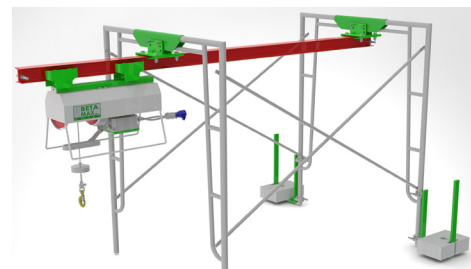

faster. safer. smarter.

SCORPIO PLUS XL

SPECIFICATIONS

Set Up	Single Line
Lift Capacity	400 lbs
Lift Speed	80 fpm
Lift Height	160'
A/C Power	110v, 1Φ, 1HP
Horsepower	1 HP
Mounting Options	I-Beam Trolley, Mac-Trac, Scaff-Trac, Trestle Monorail, Vertical Post

MOUNTING OPTIONS

Scaff-Trac

Post Mount

Trestle Monorail

Fixed I-Beam

I-Beam Trolley

ACCESSORIES

- Brick Fork • Block Fork • Scaffold Frame Fork • Equipment Basket
- Dumpster Bucket • Spreader Bar • Mud Tub • Double Rope Kit
- Counterweight Clamp Assembly • Remote Control Extension
- Power Cord Extension • Wireless Dual Control Package • Booster Transformer