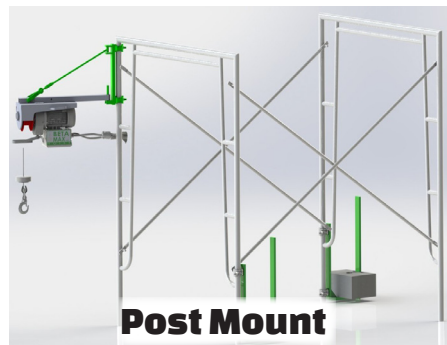

faster. safer. smarter.

SCORPIO PLUS XL

SPECIFICATIONS

Set Up	Single Line
Lift Capacity	400 lbs
Lift Speed	80 fpm
Lift Height	160'
A/C Power	110v, 1Φ, 1HP
Horsepower	1 HP
Mounting Options	I-Beam Trolley, Mac-Trac, Scaff-Trac, Trestle Monorail, Vertical Post

MOUNTING OPTIONS

Scaff-Trac

Post Mount

Trestle Monorail

Fixed I-Beam

I-Beam Trolley

ACCESSORIES

- Brick Fork • Block Fork • Scaffold Frame Fork • Equipment Basket
- Dumpster Bucket • Spreader Bar • Mud Tub • Double Rope Kit
- Counterweight Clamp Assembly • Remote Control Extension
- Power Cord Extension • Wireless Dual Control Package • Booster Transformer