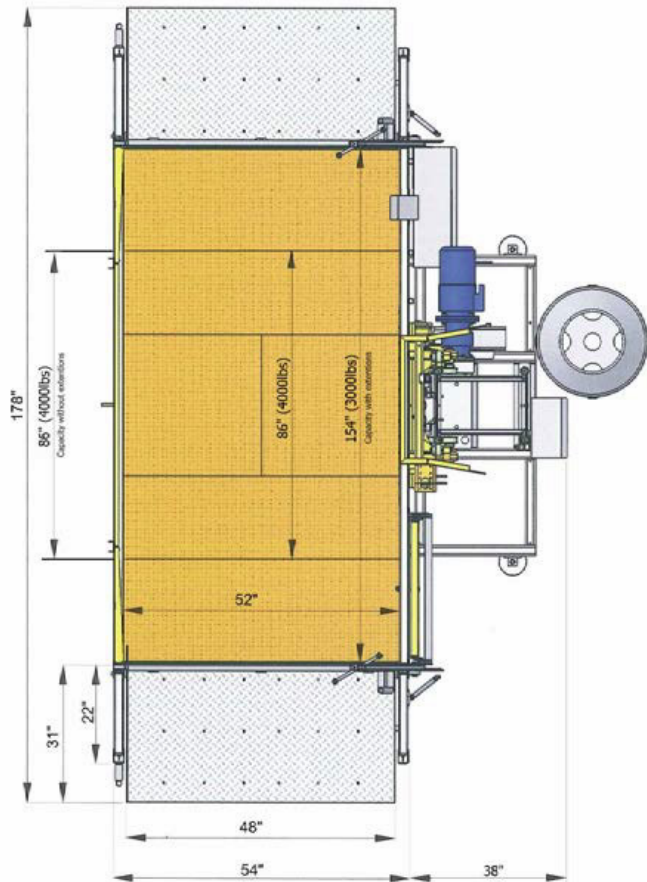

SPECIFICATIONS

Lift Capacity	4000 lbs or 3000 lbs
Lift Speed	40 fpm
A/C Power	3 Φ 208v
Basket Dimensions	52" x 86" & 52" x 154"

**Contact Beta Max today for local dealer information,
to discuss your project, or get a quote.
www.BetamaxHoist.com (800) 644-6478**