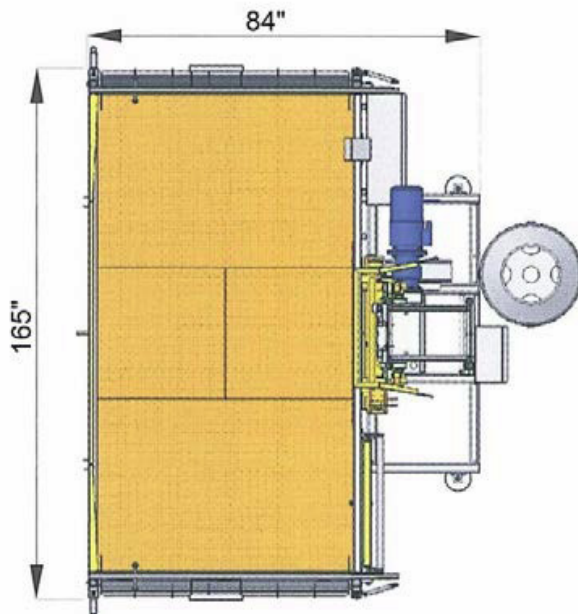

SPECIFICATIONS

Lift Capacity	4000 lbs or 3000 lbs
Lift Speed	40 fpm
A/C Power	3 Φ 208v
Basket Dimensions	52" x 86" & 52" x 154"

**Contact Beta Max today for local dealer information,
to discuss your project, or get a quote.
www.BetamaxHoist.com (800) 644-6478**