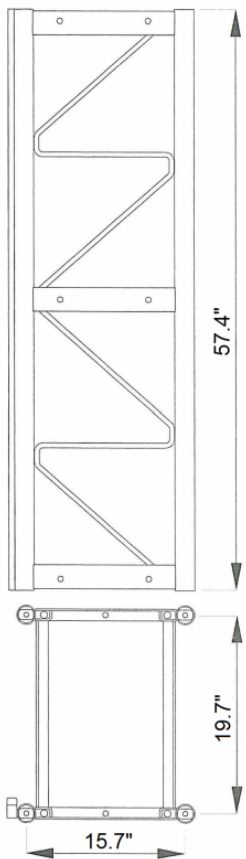

SPECIFICATIONS

Lift Capacity	4000 lbs or 3000 lbs
Lift Speed	40 fpm
A/C Power	3 Φ 208v
Basket Dimensions	52" x 86" & 52" x 154"

**Contact Beta Max today for local dealer information,
to discuss your project, or get a quote.
www.BetamaxHoist.com (800) 644-6478**